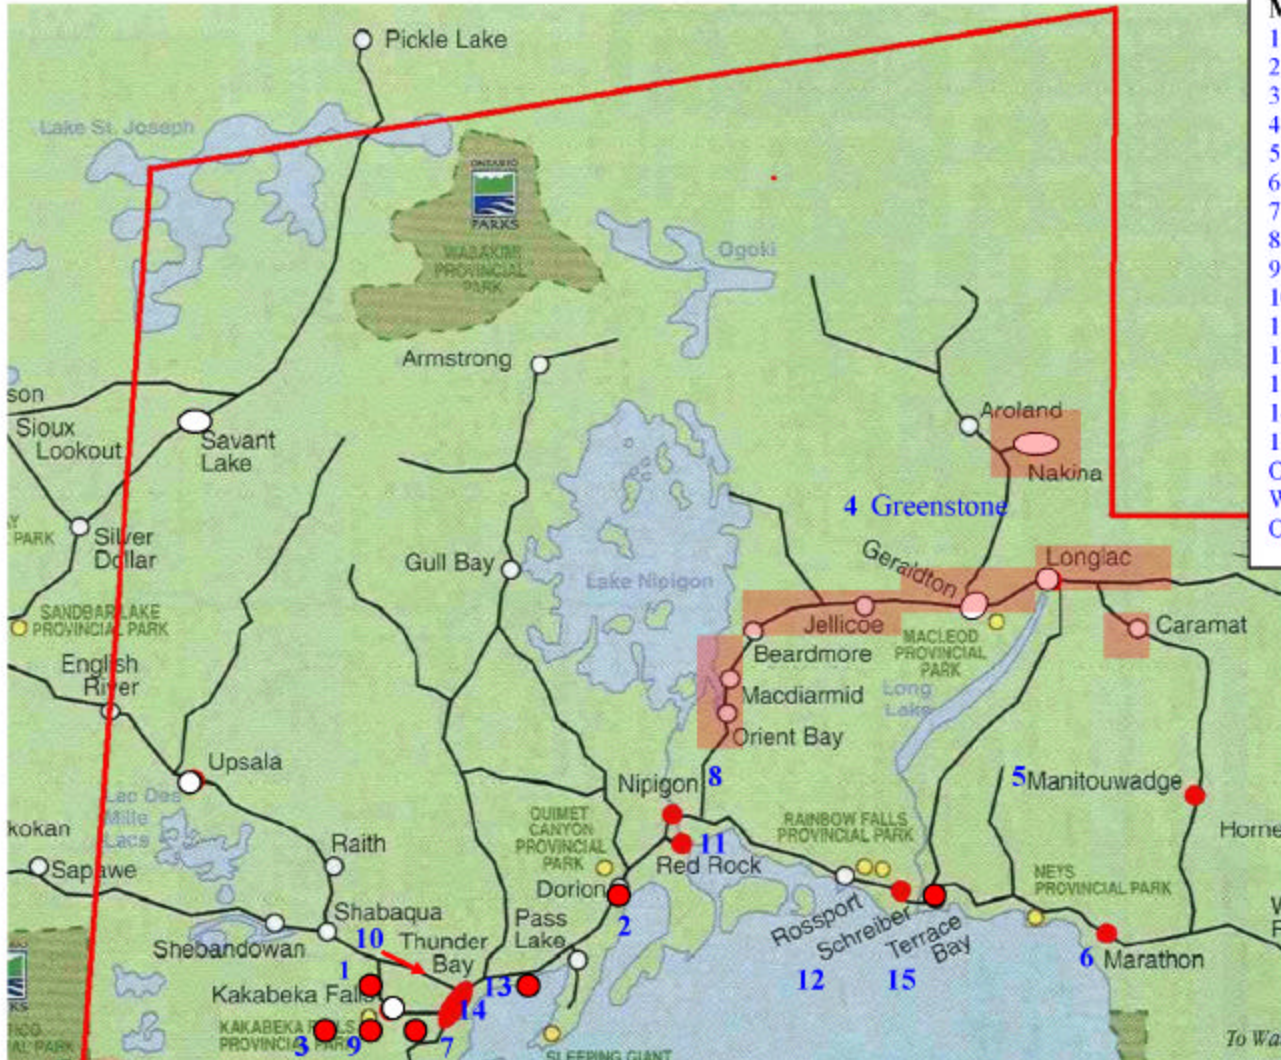

THUNDER BAY DISTRICT
SOCIAL SERVICES ADMINISTRATION BOARD

TBDSSAB Boundaries

Also the Boundaries for TBDURA .COM

Thunder Bay District Unincorporated Ratepayers

BOARD PROFILE

Member Municipalities

- 1 Conmee
- 2 Dorion
- 3 Gillies
- 4 Greenstone
- 5 Manitouwadge
- 6 Marathon
- 7 Neebing
- 8 Nipigon
- 9 O'Connor
- 10 Oliver Paipoonge
- 11 Red Rock
- 12 Schreiber
- 13 Shuniah
- 14 Thunder Bay
- 15 Terrace Bay
- Outlying Areas - Territories Without Municipal Organization